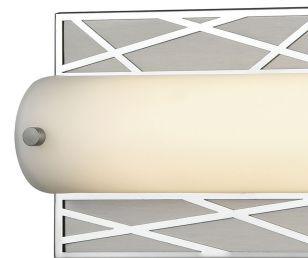

LED

SKU: 1053103

Captiva 25" Wide 1-Light Vanity Light - Silver

Price: \$355.20

	Height	Width	Depth
Overall	5.00	25.00	3.00