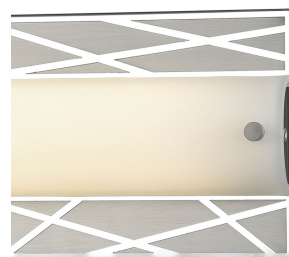

LED

SKU: 1053103

Captiva 25" Wide 1-Light Vanity Light - Silver

Price: \$355.20

	Height	Width	Depth
Overall	5.00	25.00	3.00