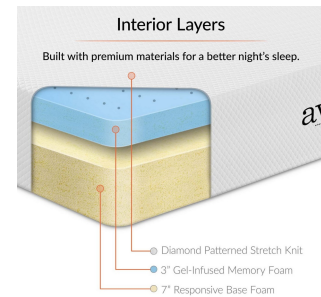

SKU: 990585

Mccoy 10" Queen Mattress

Regular Price: $1,205.00

Special Price: $699.00

	Height	Width	Depth
Overall	10.00	80.00	60.00

Take a deep breath and exhale because you've found your pathway to that perfect sleep. Topped with gel-infused memory foam to keep your body climate steady, the mattress dissipates your body heat while quickly conforming to your weight and position. Sleep peacefully with an open cell ventilated memory foam solution that relieves pressure points, reduces bounce between two sleepers, and delivers welcome relief from the aches and pains of traditional mattresses. McCoy is CertiPUR-US® certified by accredited independent testing laboratories, so you can be confident that the memory foam is made without formaldehyde, ozone depleters, mercury, and other heavy metals including PBDEs, TDCPP or TCEP ("Tris") flame retardants, and is low on VOC. The mattress comes vacuum-packed and rolled to fit into an easily portable box. It takes 2 to 4 hours for the mattress to expand most of the way and a day to expand fully. Includes a removable stretch knit diamond patterned cover. Box spring or foundation is optional. Slatted bases should be less than 3" apart. Set Includes: One - Modway Mattress