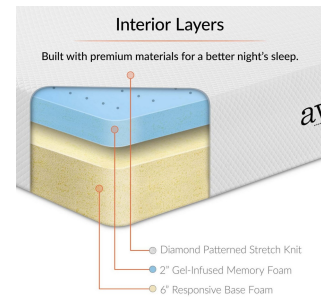

SKU: 990586

Mccoy 8" Twin Mattress

Regular Price: $636.00

Special Price: $369.00

	Height	Width	Depth
Overall	8.00	75.00	39.00

Take a deep breath and exhale because you've found your pathway to that perfect sleep. Topped with gel-infused memory foam to keep your body climate steady, the mattress dissipates your body heat while quickly conforming to your weight and position. Sleep peacefully with an open cell ventilated memory foam solution that relieves pressure points, reduces bounce between two sleepers, and delivers welcome relief from the aches and pains of traditional mattresses. McCoy is CertiPUR-US® certified by accredited independent testing laboratories, so you can be confident that the memory foam is made without formaldehyde, ozone depleters, mercury, and other heavy metals including PBDEs, TDCPP or TCEP ("Tris") flame retardants, and is low on VOC. The mattress comes vacuum-packed and rolled to fit into an easily portable box. It takes 2 to 4 hours for the mattress to expand most of the way and a day to expand fully. Includes a removable stretch knit diamond patterned cover. Box spring or foundation is optional. Slatted bases should be less than 3" apart. Set Includes: One - Modway Mattress