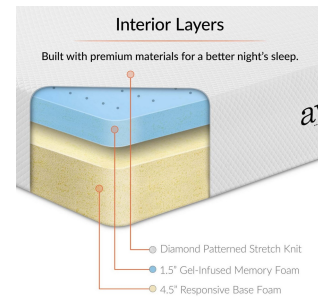

SKU: 990594

Mccoy 6" Twin Mattress

Regular Price: $528.00

Special Price: $309.00

	Height	Width	Depth
Overall	6.00	75.00	39.00

Take a deep breath and exhale because you've found your pathway to that perfect sleep. Topped with gel-infused memory foam to keep your body climate steady, the mattress dissipates your body heat while quickly conforming to your weight and position. Sleep peacefully with an open cell ventilated memory foam solution that relieves pressure points, reduces bounce between two sleepers, and delivers welcome relief from the aches and pains of traditional mattresses. McCoy is CertiPUR-US® certified by accredited independent testing laboratories, so you can be confident that the memory foam is made without formaldehyde, ozone depleters, mercury, and other heavy metals including PBDEs, TDCPP or TCEP ("Tris") flame retardants, and is low on VOC. The mattress comes vacuum-packed and rolled to fit into an easily portable box. It takes 2 to 4 hours for the mattress to expand most of the way and a day to expand fully. Includes a removable stretch knit diamond patterned cover. Box spring or foundation is optional. Slatted bases should be less than 3" apart. Set Includes: One - Modway Mattress