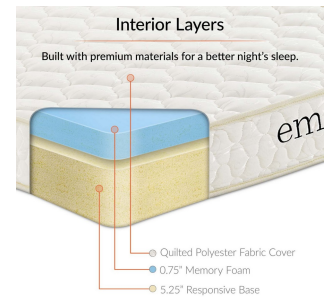

SKU: 990802

Michelle 6" Twin Mattress

Regular Price: $397.00

Special Price: $239.00

	Height	Width	Depth
Overall	6.00	75.00	39.00

Introducing an affordable boxed bed solution, the Michelle Pressure Relief Memory Foam 6 Inch Twin Mattress features a 0.75 inch top layer of memory foam, 5.25 inch dense layer of responsive foam, and a quilted polyester fabric cover with stitched padding for an extra layer of comfort. The perfect solution for guest bedrooms, kid rooms, and more, the Michelle memory foam twin mattress easily stores away when not in use and comes compressed, vacuum-packed, rolled, and sealed in a small portable box, delivered directly to your doorstep. Foam meets fire resistant standards and fully decompresses in about 2 hours during the summer, and 72 hours during the winter. Set Includes: One - Michelle Twin Mattress