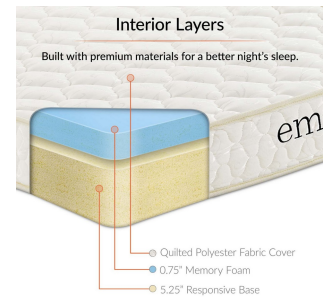

SKU: 990827

Michelle 6" Full Mattress

Regular Price: $522.00

Special Price: $319.00

	Height	Width	Depth
Overall	6.00	75.00	54.00

Introducing an affordable boxed bed solution, the Michelle Pressure Relief Memory Foam 6 Inch Full Mattress features a 0.75 inch top layer of memory foam, 5.25 inch dense layer of responsive foam, and a quilted polyester fabric cover with stitched padding for an extra layer of comfort. The perfect solution for guest bedrooms, teen rooms, and more, the Michelle memory foam full mattress easily stores away when not in use and comes compressed, vacuum-packed, rolled, and sealed in a small portable box, delivered directly to your doorstep. Foam meets fire resistant standards and fully decompresses in about 2 hours during the summer, and 72 hours during the winter. Set Includes: One - Michelle 6" Full Mattress