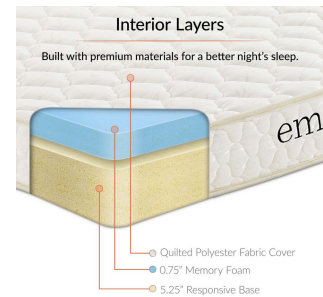

SKU: 990829

Michelle 6" Queen Mattress

Regular Price: $449.00

Special Price: $419.00

	Height	Width	Depth
Overall	6.00	80.00	60.00

Introducing an affordable boxed bed solution, the Michelle Pressure Relief Memory Foam 6 Inch Queen Mattress features a 0.75 inch top layer of memory foam, 5.25 inch dense layer of responsive foam, and a quilted polyester fabric cover with stitched padding for an extra layer of comfort. The perfect solution for master bedrooms, guest rooms, and more, the Michelle memory foam queen mattress easily stores away when not in use and comes compressed, vacuum-packed, rolled, and sealed in a small portable box, delivered directly to your doorstep. Foam meets fire resistant standards and fully decompresses in about 2 hours during the summer, and 72 hours during the winter. Set Includes: One - Michelle 6" Queen Mattress