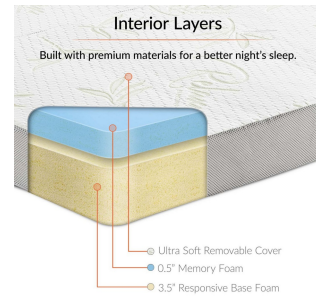

The Relax Tri-Fold mattress comes vacuum-packed, rolled and sealed in a small portable box.

SKU: 990861

Tignor 39 X 75 X 4 (Twin) Tri-Fold Mattress Topper

Regular Price: $354.00

Special Price: $209.00

	Height	Width	Depth
Overall	4.00	75.00	39.00

Enjoy reliable comfort with the Modway Tignor 4" Twin Tri-Fold Mattress Topper. Complete with a .5" top layer of memory foam, 3.5" of responsive foam, and an ultra-soft removable cover with a non-slip bottom, Tignor delivers sound sleep by night and a seating area by day. Unfold Tignor in the living room as a play mattress, prop up against the wall to use as an extra lounge chair, or take with your as a portable mattress while camping or traveling. Tignor is CertiPUR-US® certified by accredited independent testing laboratories, so you can be confident that the memory foam is made without formaldehyde, ozone depleters, mercury, and other heavy metals including PBDEs, TDCPP or TCEP ("Tris") flame retardants, and is low on VOC. The Tignor Twin folding mattress comes vacuum-packed and rolled to fit into an easily portable box. It takes 2 to 4 hours for Tignor to expand most of the way and a day to expand fully. Tignor is a firm tri-fold mattress that delivers comfortable support while accommodating the needs of guests, dorm room friends, and family fun activities. Set Includes: One - Tignor 39 x 75 x 4 (Twin) Tri-Fold Mattress