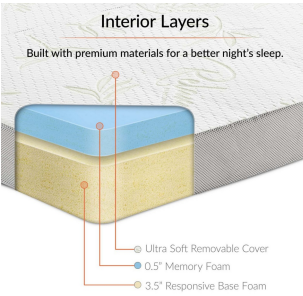

The Relax Tri-Fold mattress comes vacuum-packed, rolled and sealed in a small portable box.

SKU: 990862

Tignor 39 X 80 X 4 (Twin XI) Tri-Fold Mattress Topper

Regular Price: $379.00

Special Price: $219.00

	Height	Width	Depth
Overall	4.00	39.00	80.00

Enjoy reliable comfort with the Modway Tignor 4" Twin XL Tri-Fold Mattress Topper. Complete with a .5" top layer of memory foam, 3.5" of responsive foam, and an ultra-soft removable cover with a non-slip bottom, Tignor delivers sound sleep by night and a seating area by day. Unfold Tignor in the living room as a play mattress, prop up against the wall to use as an extra lounge chair, or take with your as a portable mattress while camping or traveling. Tignor is CertiPUR-US® certified by accredited independent testing laboratories, so you can be confident that the memory foam is made without formaldehyde, ozone depleters, mercury, and other heavy metals including PBDEs, TDCPP or TCEP ("Tris") flame retardants, and is low on VOC. The Tignor Twin XL folding mattress comes vacuum-packed and rolled to fit into an easily portable box. It takes 2 to 4 hours for Tignor to expand most of the way and a day to expand fully. Tignor is a firm tri-fold mattress that delivers comfortable support while accommodating the needs of guests, dorm room friends, and family fun activities. Set Includes: One - Tignor 39 x 80 x 4 (Twin XL) Tri-Fold Mattress