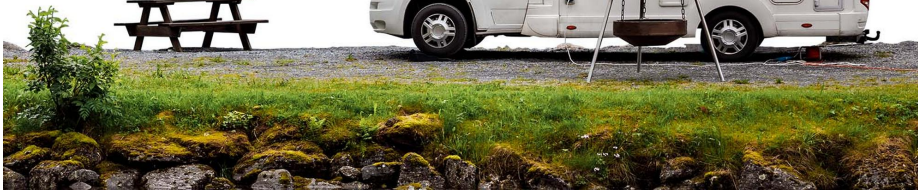

The Relax Tri-Fold mattress comes vacuum-packed, rolled and sealed in a small portable box.

SKU: 990862

Tignor 39 X 80 X 4 (Twin XI) Tri-Fold Mattress Topper

Regular Price: $379.00

Special Price: $219.00

	Height	Width	Depth
Overall	4.00	39.00	80.00

Enjoy reliable comfort with the Modway Tignor 4" Twin XL Tri-Fold Mattress Topper. Complete with a .5" top layer of memory foam, 3.5" of responsive foam, and an ultra-soft removable cover with a non-slip bottom, Tignor delivers sound sleep by night and a seating area by day. Unfold Tignor in the living room as a play mattress, prop up against the wall to use as an extra lounge chair, or take with your as a portable mattress while camping or traveling. Tignor is CertiPUR-US® certified by accredited independent testing laboratories, so you can be confident that the memory foam is made without formaldehyde, ozone depleters, mercury, and other heavy metals including PBDEs, TDCPP or TCEP ("Tris") flame retardants, and is low on VOC. The Tignor Twin XL folding mattress comes vacuum-packed and rolled to fit into an easily portable box. It takes 2 to 4 hours for Tignor to expand most of the way and a day to expand fully. Tignor is a firm tri-fold mattress that delivers comfortable support while accommodating the needs of guests, dorm room friends, and family fun activities. Set Includes: One - Tignor 39 x 80 x 4 (Twin XL) Tri-Fold Mattress