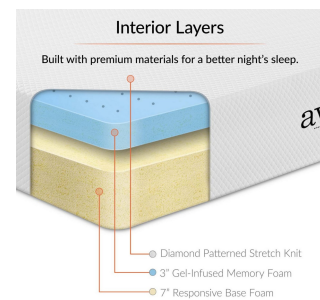

SKU: 991214

Mccoy 10" California King Gel Memory Foam Mattress

Regular Price: $1,877.00

Special Price: $1,099.00

	Height	Width	Depth
Overall	10.00	84.00	72.00

Take a deep breath and exhale because you've found your pathway to that perfect sleep. This California king mattress allows you to stretch out in spacious comfort and experience a rejuvenating night of sleep. Topped with gel-infused memory foam to keep your body climate steady, the mattress dissipates your body heat while quickly conforming to your weight and position. Sleep peacefully with an open cell ventilated memory foam solution that relieves pressure points, reduces bounce between two sleepers and delivers welcome relief from the aches and pains of traditional mattresses. McCoy is CertiPUR-US certified by accredited independent testing laboratories so you can be confident that the memory foam is made without formaldehyde, ozone depleters, mercury and other heavy metals, PBDEs, TDCPP or TCEP ("Tris") flame retardants, and is low on VOC. The mattress comes vacuum-packed and rolled to fit into an easily portable box. It takes 2 to 4 hours for the mattress to expand most of the way and a day to expand fully. Includes a removable stretch knit diamond patterned cover. Box spring or foundation are optional. Slatted bases should be less than 3" apart. Set Includes: One - McCoy 10" California King Gel Memory Foam Mattress